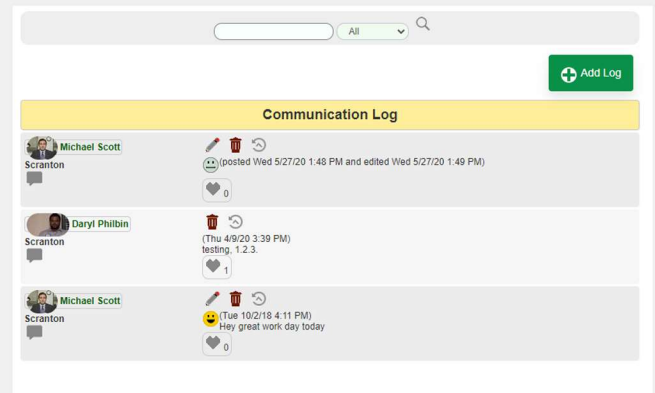

Comm Logs

Company forum to communicate between shifts

Problem:

Staffs need a way to communicate important information between shifts

Solution:

honeybeeBase comm logs provide a company forum where users can communicate

[Learn More at honeybeebase.com](https://honeybeebase.com)

Key Features

- Emojis are available to add to comments
- Comments can be liked
- Individual comm logs can be set up for each location